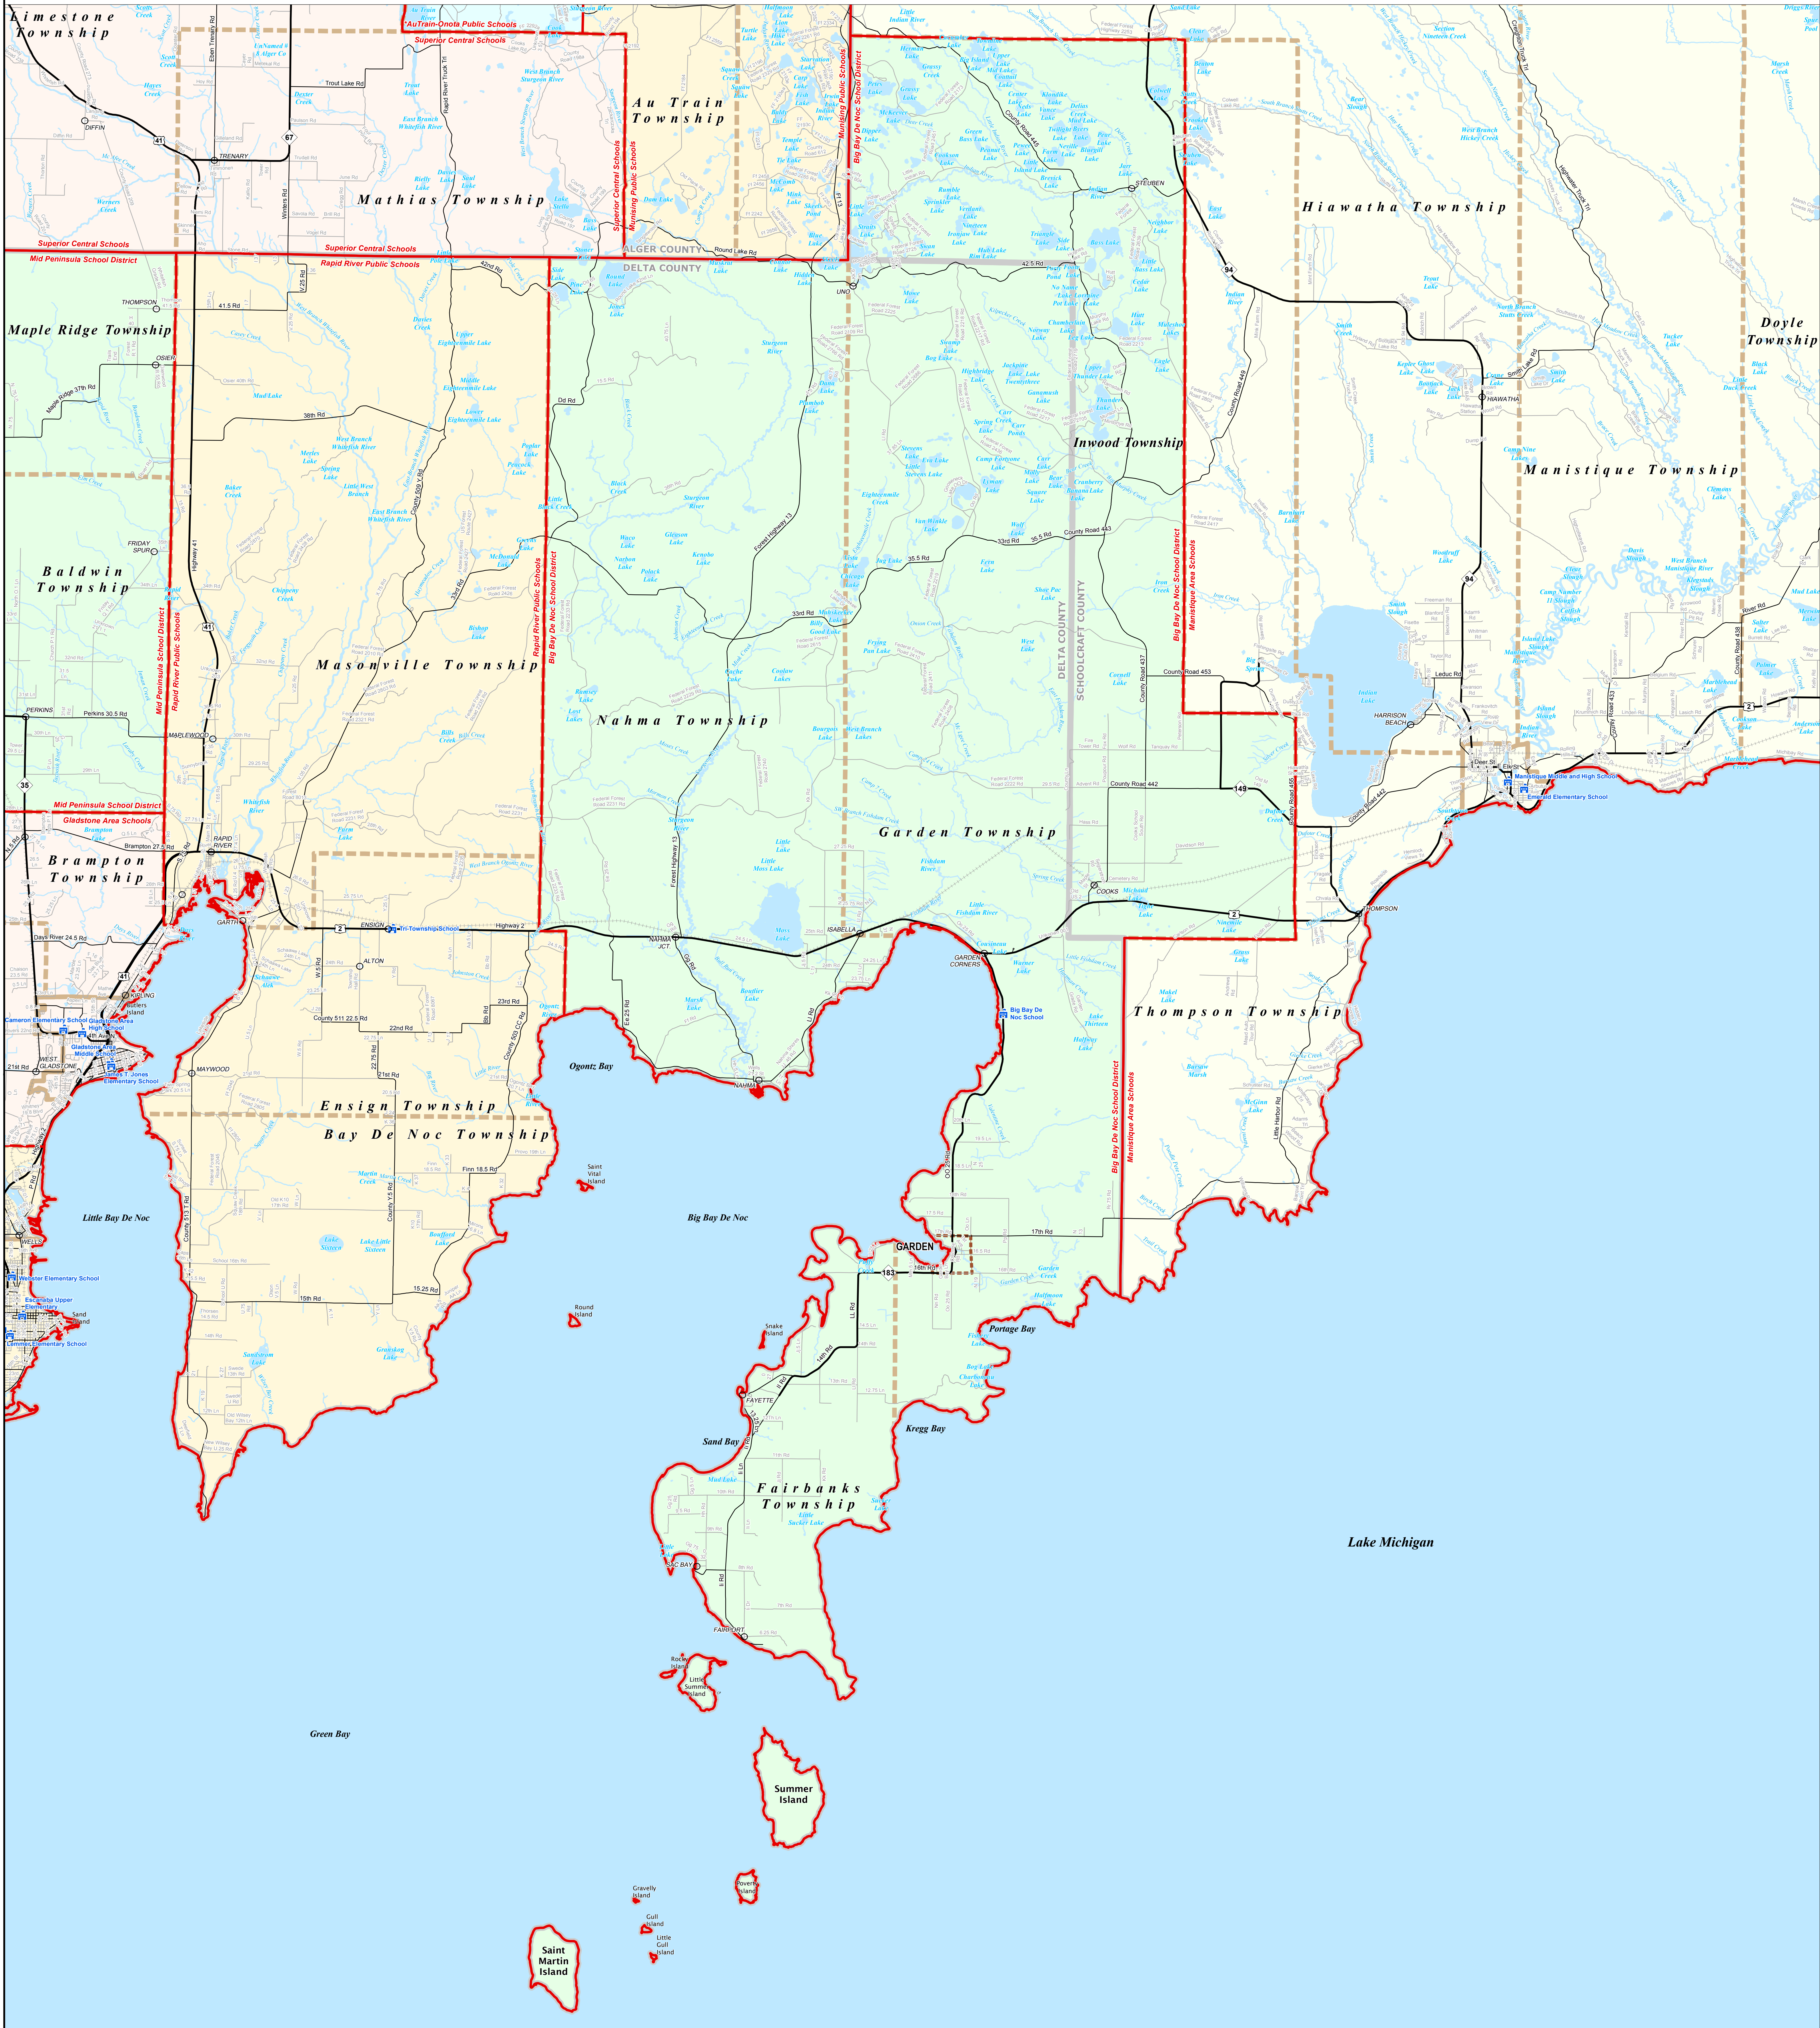

BIG BAY DE NOC SCHOOL DISTRICT

Delta-Schoolcraft ISD

0.25 0.5 1 Miles

*Note: Non K-12 School Districts identified with Asterisk (*) in Name

11/14/13

Legend

School District	Unincorporated Place	Railroad
County	School	Water Feature
City	Freeway	River, Stream, or Drain
Township	Highway	Primary Road
Village	Local Road	
Census Designated Place		

Source: Michigan Geographic Framework, v13a